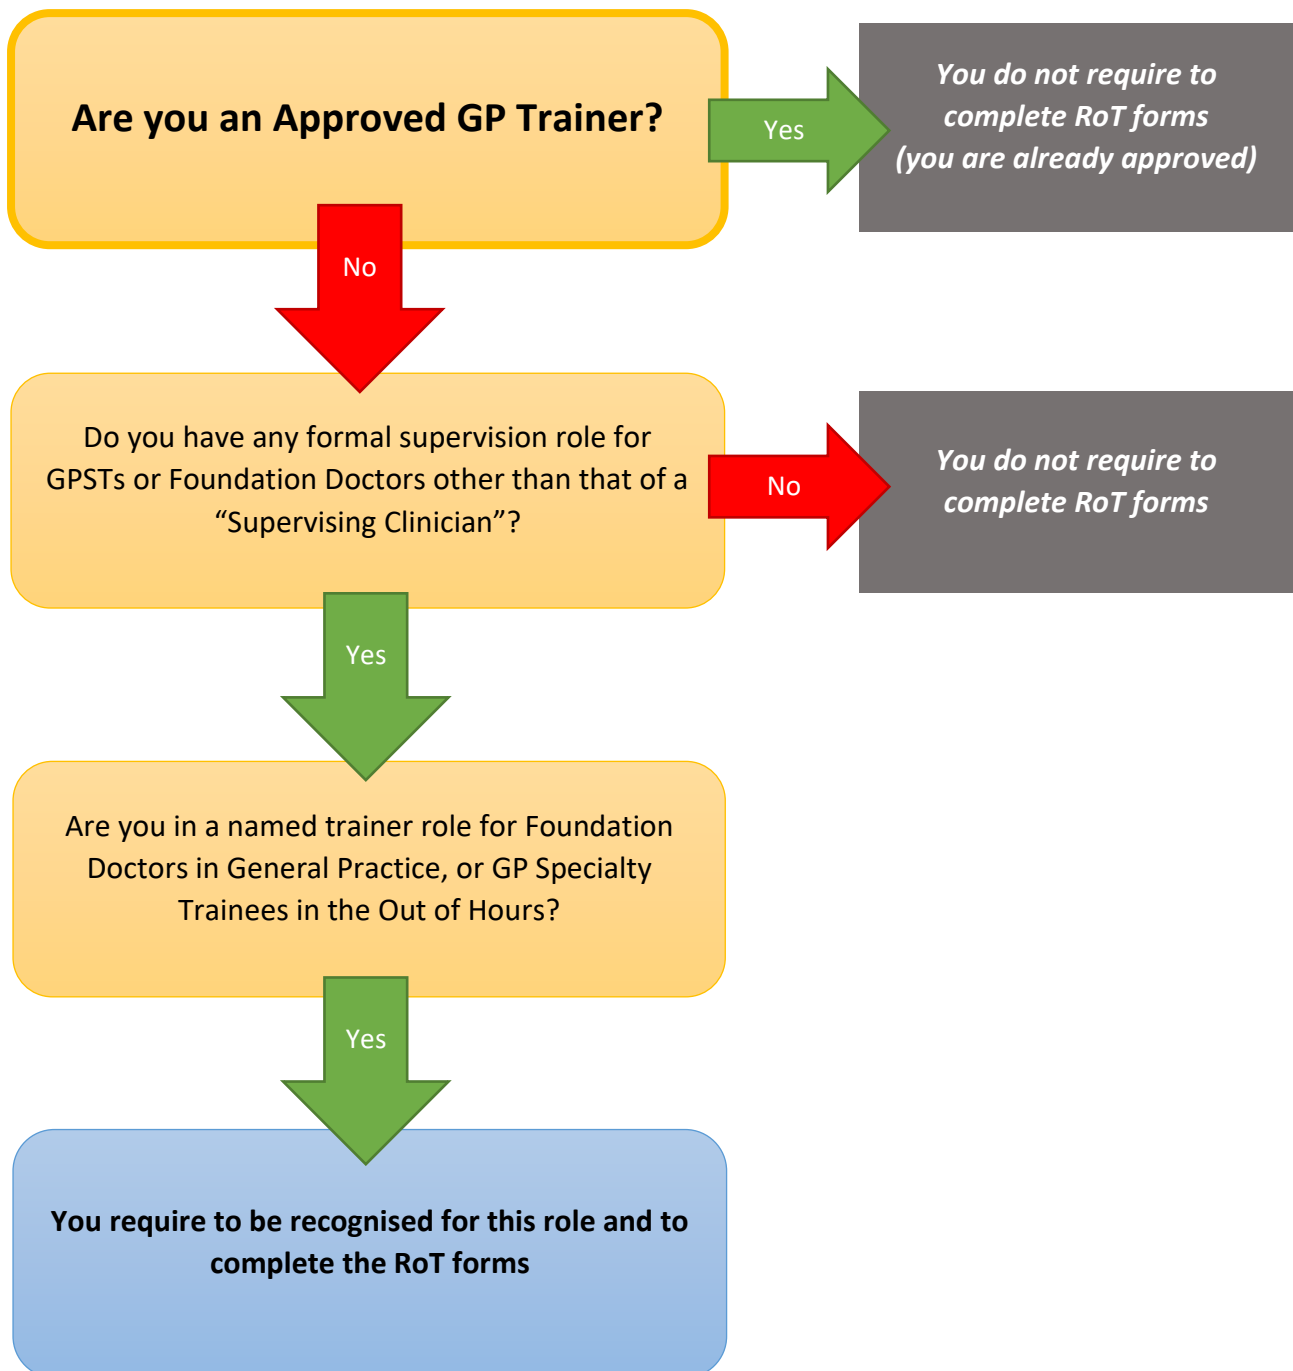

GPs and Recognition of Trainers (RoT)

For more information, please visit: <http://www.scotlanddeanery.nhs.scot/trainer-information/scottish-trainer-framework/>